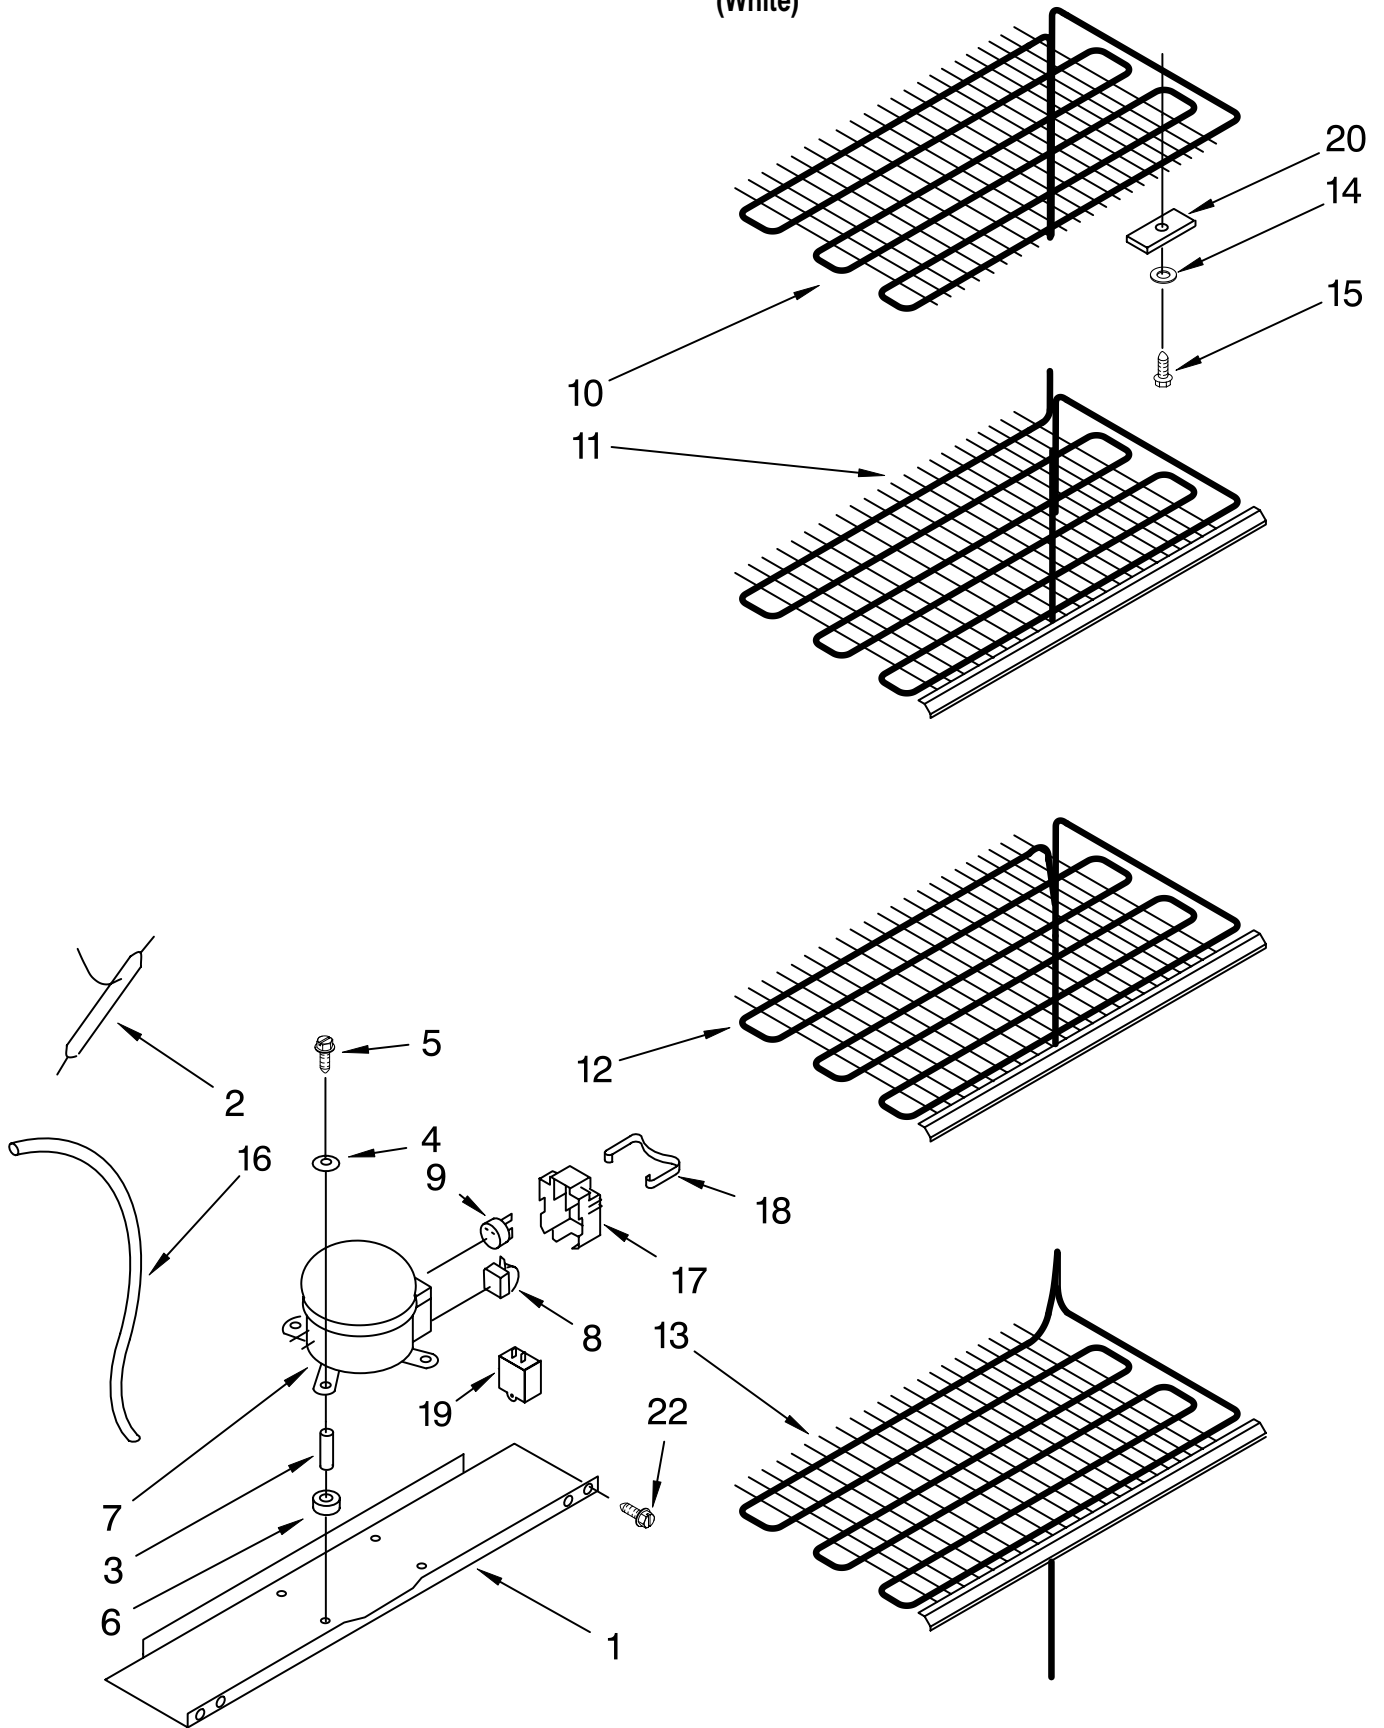

LINER PARTS

For Model: EV120FXMQ03
(White)

FOR ORDERING INFORMATION REFER TO PARTS PRICE LIST

LINER PARTS

For Model: EV120FXMQ03
(White)

Illus. No.	Part No.	DESCRIPTION
1		Liner (Not A Serviceable Part)
2	4390619	Control Knob
3	4357041	Control Plate
4	4390620	Thermostat
5	4357042	Screw
6	4356800	Tubing, Thermostat
7	4357179	Gate
8	4356889	Support, Fence, (L.H.)
9	4356890	Support, Fence, (R.H.)
10	4356891	Screw
11	4357043	Screw
12	4390513	Light Switch
13	4390626	Bracket
14	4356311	Light Bulb
15	4356874	Light Socket
16	4357285	Light Shield

***Important:** The spray paint is not to be used where the paint may make contact with the door gaskets.

Illus. No.	Part No.	DESCRIPTION
------------	----------	-------------

Miscellaneous

212643 Sealer, Gum
(4 Feet)
479502 Tape, Vinyl
(3/4 x 108")
978941 Insulation
Fiberglass
(63-1/2" x 35-1/2
x 2-5/8")
505587 Sealer Mastic
(1 Qt.)
503695 Cork Sealer
(1/4 Pound)

Illus. No.	Part No.	DESCRIPTION
------------	----------	-------------

Refinishing Material

798883 Enamel (Almond)
(1 Qt. Uncut)

UNIT PARTS

For Model: EV120FXMQ03
(White)

FOR ORDERING INFORMATION REFER TO PARTS PRICE LIST